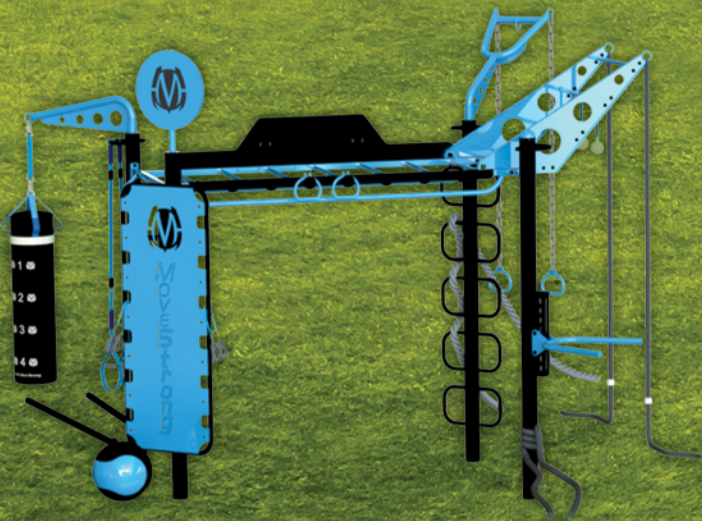

MoveStrong®
Functional Fitness Equipment

SPRING INTO SHAPE AT HOME

Limited Time Special for **April** Only!

Customize Sizes and Training Features

4-Post Model